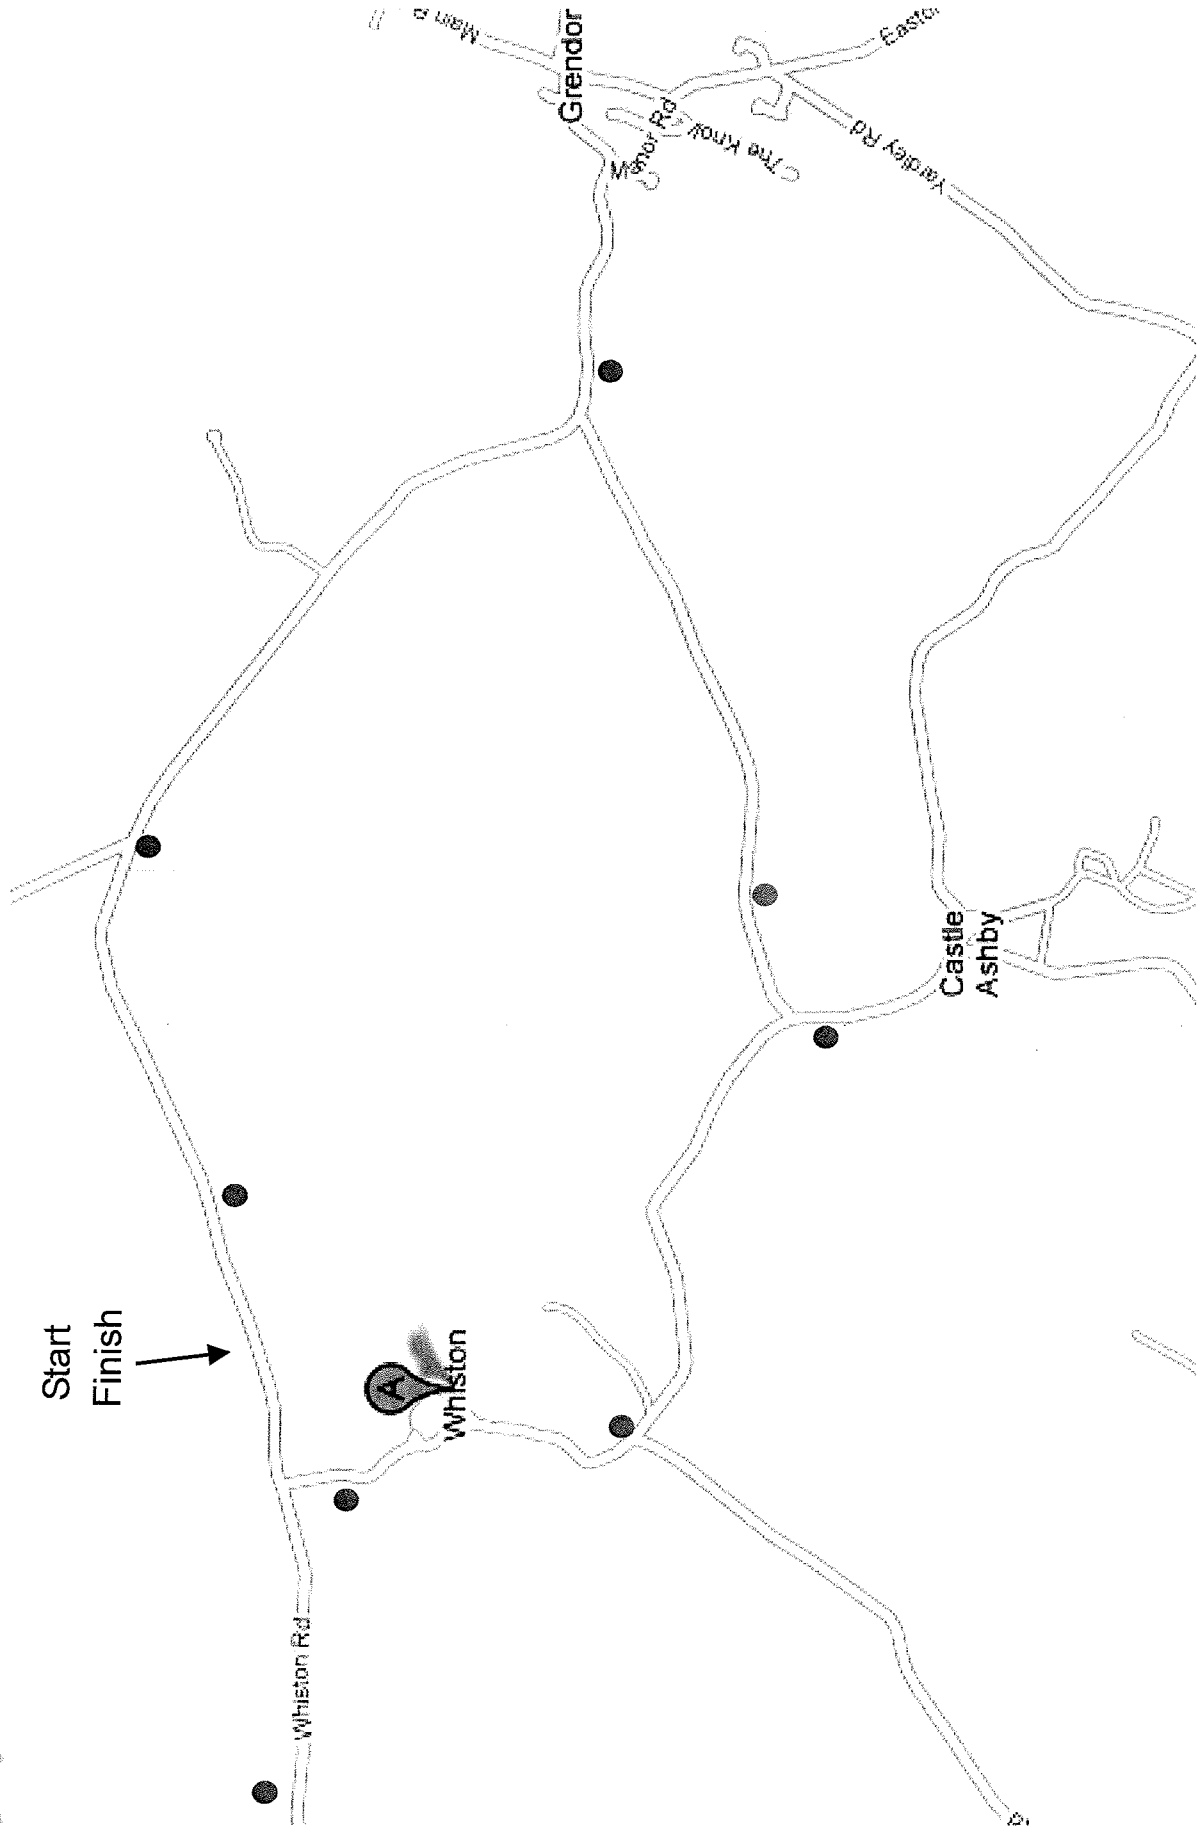

# Recommended warning sign placement points for the Whiston Hilly 11 mile TT

- Sign placement points
- Additional sign placement points